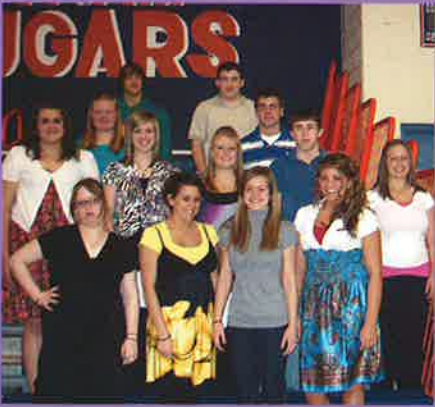

# 2009 Academic Banquet & Hall of Fame Induction

**Proud Alumni** - This year two individuals were inducted into the NPMS Alumni Hall of Fame. Joining Mrs. Sarah Pride, second from left, and Superintendent Murray Pride, second from right, are NPMS Principal Terry Tippin (Class of 1974, left) and Mike Poole (Class of 1977, right).

**Students who earned high academic achievement during the school year received plaques and certificates. Honored were students from the Class of 2009 (top left), Class of 2010 (middle), Class of 2011 (above left), and Class of 2012 (middle). Mr. Tippin (above right) reads over his award.**