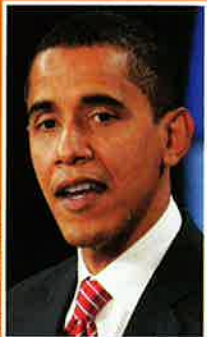

Faces

Election '08 Candidates

After Super Tuesday primaries on February 5, 2008, the presidential race heats up among frontrunners Hillary Clinton, Mike Huckabee, John McCain and Barack Obama.

AP Photo/Alan Hovav

Hillary Rodham Clinton

AP Photo/Chris O'Meara

Mike Huckabee

AP Photo/Chris O'Meara

John McCain

AP Photo/Chris O'Meara

Barack Obama

► *Entertainment Weekly* names J.K. Rowling—author of the seven-volume, 4,100-page Harry Potter series of best-selling children's books—as its Entertainer of the Year.

© Alessia Pierdomenico/Reuters/Corbis

REUTERS/Fred Prosen/Landov

▲ Heartthrob Zac Efron, who came to fame with his performance in the first *High School Musical*, becomes an even bigger teen star with the release of *High School Musical 2*.

► The Best of Both Worlds tour, starring Miley Cyrus as Hannah Montana, sells out in every city, prompting ticket lotteries, heartbroken fans and scalping scandals.

AP Photo/Jennifer Graylock

▼ In January 2008, Academy Award-nominated actor Heath Ledger, 28, is found dead in his Lower Manhattan apartment from an accidental overdose of prescription medication.