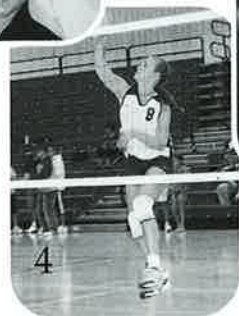

Varsity Volleyball Team

(Back Row L to R): Assistant Coach Krystal Parker, Team Manager Katelyn Stranger, Kala McKinney, Tara Thornburg, Coach Kelly Windmiller. Second Row: Lauren Wendling, Melissa Parker, Megan Pearson, Morgan Doyle. (Front Row) Brittney Crum, Krista Rust, Tabitha Clifford.

JV Volleyball Team

(Back Row L to R): Coach, Krystal Parker, Ashley Doyle, Jayde Kosobud, Kayla Green, Tiffany McMurtry, Team Manager Katelyn Stranger. Front Row: Ashlee Chittenden, Elizabeth Jones, Kacy Wendling, Kimberly Cooper.