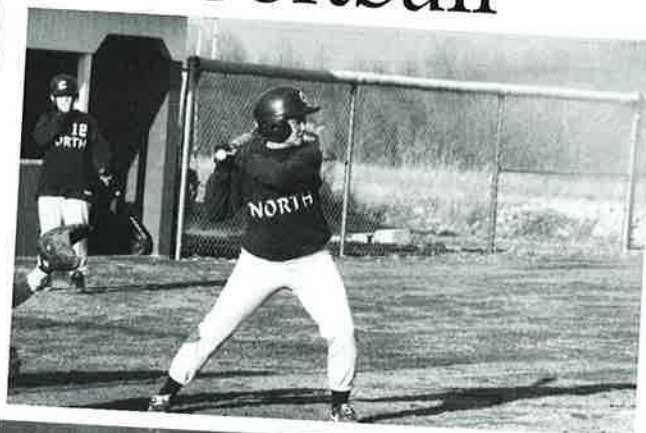

# JV & Varsity Softball

(Below) Brittney Crum gets another strikeout during a JV game.

(top) Jessica Frye focuses on the ball while she prepares to smash it over the fence. (bottom) Brittany Noll chases after a foul ball.

(bottom) Whitney Neier is so into the game that she poses for the camera.

(top right) Melissa Parker petrifies the batter with her game face as she looks for a strike during a JV game

Hannah Crosby goes after a ground ball with cat-like speed and agility.