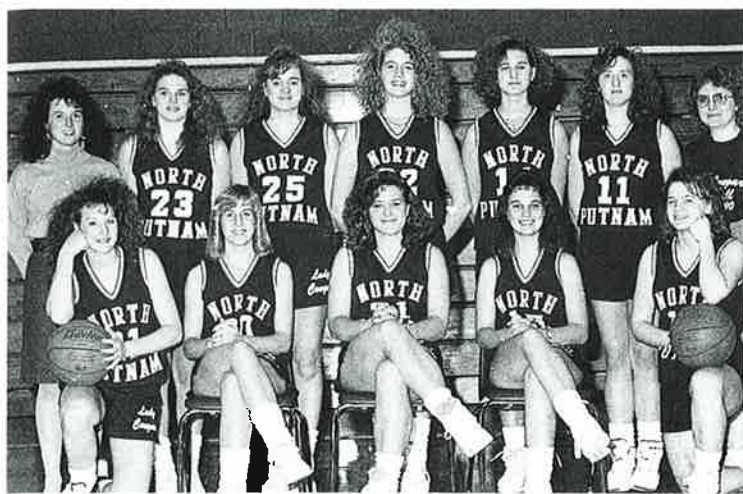

New Coach, Senior Leaders Add Spark to Play

(first row) Kris Oliver, Heather Kiger, Julie Foley, Rita Hess, Cary Parker (second row) Head Coach Jana Buser, Jennifer Sinnet, Angela DeVlyder, Jackie Campbell, Amanda Elliott, Kerry Phipps, Coach Stacy Stockhoff

The Lady Cougars faced a challenging season with new Head Coach Jana Buser. Their record, 5-14, was expected in view of the fact that there were only four returning letter-winners. The team, however, did improve at the end of the year. The leading scorer and rebounder for the Lady Cougars was Julie Foley.

Julie Foley works for a shot against Cascade.

Amanda Elliott tightly defends a Greencastle opponent.

Cary Parker prepares to shoot.

Rita Hess plays tough defense at the County Tournament final.

Jennifer Sinnet shoots over the block of her Greencastle opponent.