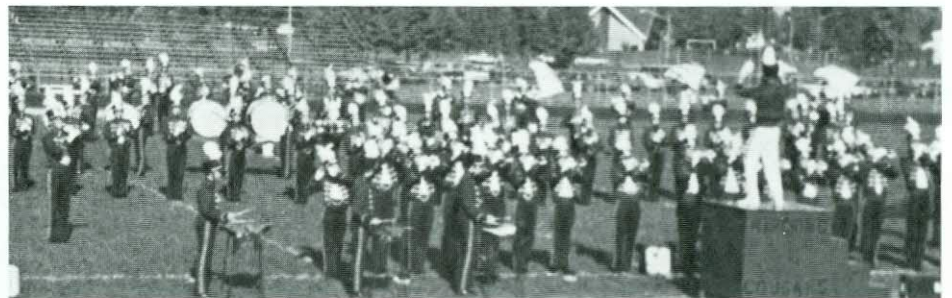

second left: Mr. Wilson in a typical stance. left: An ecstatic group of Marching Cougars give Mr. Wilson a free ride after winning all the trophies at the ISMAA band contest at Lawrence Central. above: The Marching Cougars performing in one of their many prize-winning performances that paved the way to the Hoosier Dome.