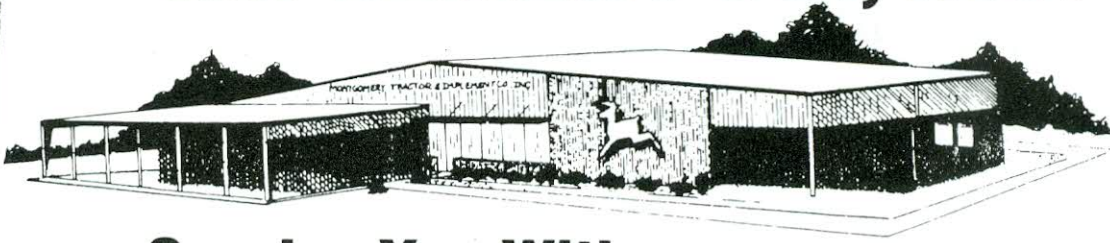

# **MONTGOMERY TRACTOR & IMPLEMENT CO., INC.**

**Serving You With  
The Long Green Line from John Deere  
New & Used Equipment—Lawn Equipment  
PHONE (317) 362-5806  
R.R. 7, U.S. 231 SOUTH  
CRAWFORDSVILLE, IN 47933**