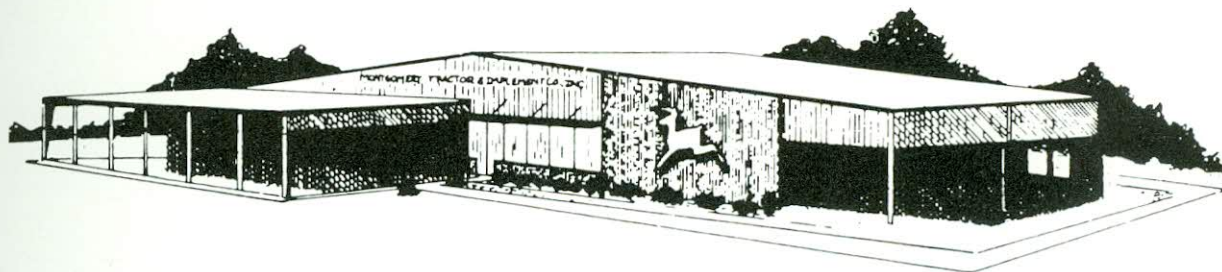

# MONTGOMERY TRACTOR & IMPLEMENT CO., INC.

SERVING YOU WITH THE LONG GREEN LINE FROM JOHN  
DEERE

New & Used Equipment • Lawn Equipment

Phone 362-5806

R.R. 7-U.S. 231 South

Crawfordsville, IN 47933

## ROACHDALE BUILDING SUPPLIES

2½ Miles East of  
Roachdale

Building Farm  
and Residential  
Remodeling and Commercial

Ph. 596-3717