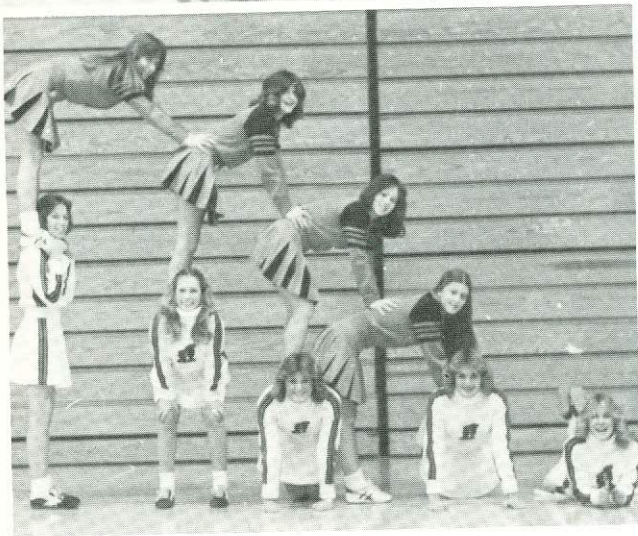

Cheerleaders Explode

The varsity cheerleaders ignited much spirit this year with the help of an enthusiastic JV squad. In the top lefthand corner are the members of the varsity squad. They were (lt. to rt.) T. Murphy, D. Cash, K. Tyler, A. Fowler and P. Earley. The cheerleaders worked well together creating difficult but exciting mounts. Shown in the bottom right hand corner are the two squads with the county bucket and the county trophy which the basketball team won at the county tourney.