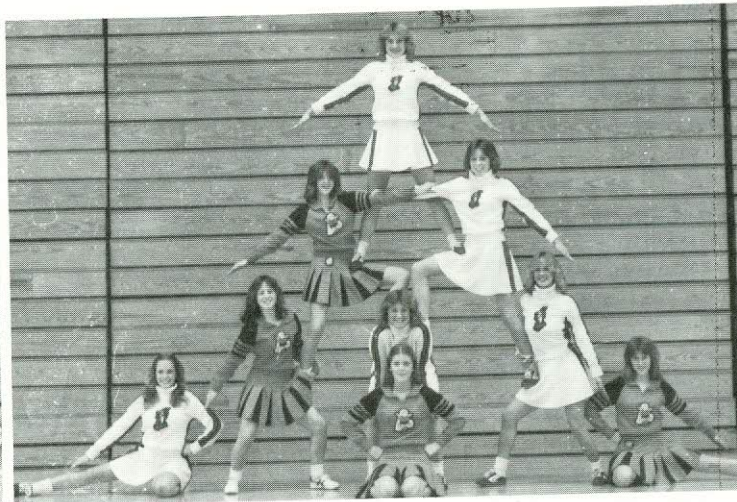

Cheerleaders Explode

The varsity cheerleaders ignited much spirit this year with the help of an enthusiastic JV squad. In the top lefthand corner are the members of the varsity squad. They were (lt. to rt.) T. Murphy, D. Cash, K. Tyler, A. Fowler and P. Earley. The cheerleaders worked well together creating difficult but exciting mounts. Shown in the bottom right hand corner are the two squads with the county bucket and the county trophy which the basketball team won at the county tourney.