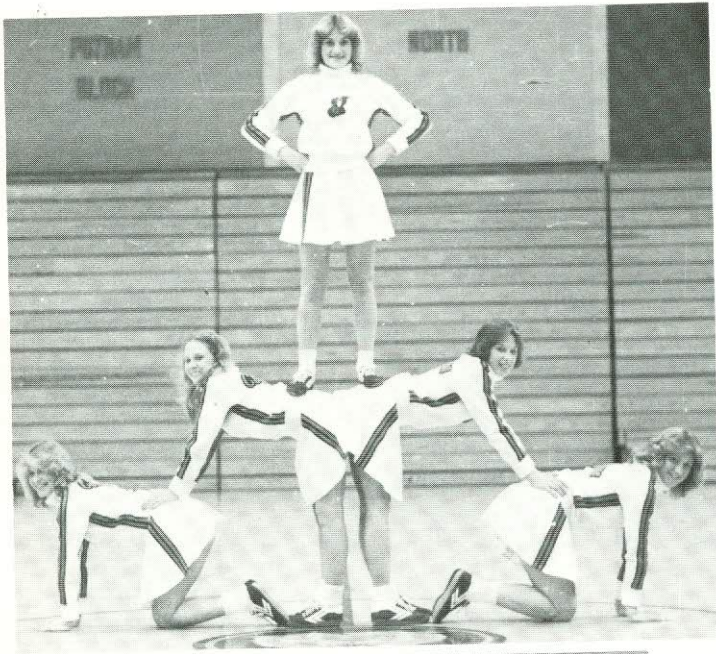

Cheerleaders Explode

The varsity cheerleaders ignited much spirit this year with the help of an enthusiastic JV squad. In the top lefthand corner are the members of the varsity squad. They were (lt. to rt.) T. Murphy, D. Cash, K. Tyler, A. Fowler and P. Earley. The cheerleaders worked well together creating difficult but exciting mounts. Shown in the bottom right hand corner are the two squads with the county bucket and the county trophy which the basketball team won at the county tourney.