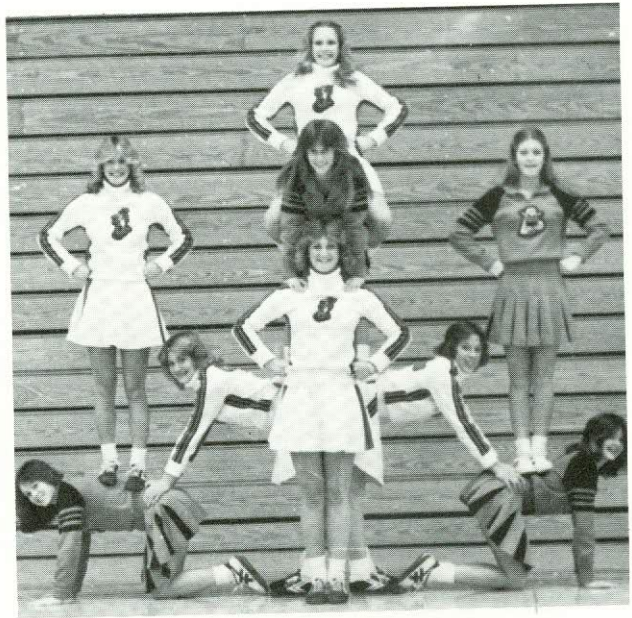

Cheerleaders Explode

The varsity cheerleaders ignited much spirit this year with the help of an enthusiastic JV squad. In the top lefthand corner are the members of the varsity squad. They were (lt. to rt.) T. Murphy, D. Cash, K. Tyler, A. Fowler and P. Earley. The cheerleaders worked well together creating difficult but exciting mounts. Shown in the bottom right hand corner are the two squads with the county bucket and the county trophy which the basketball team won at the county tourney.