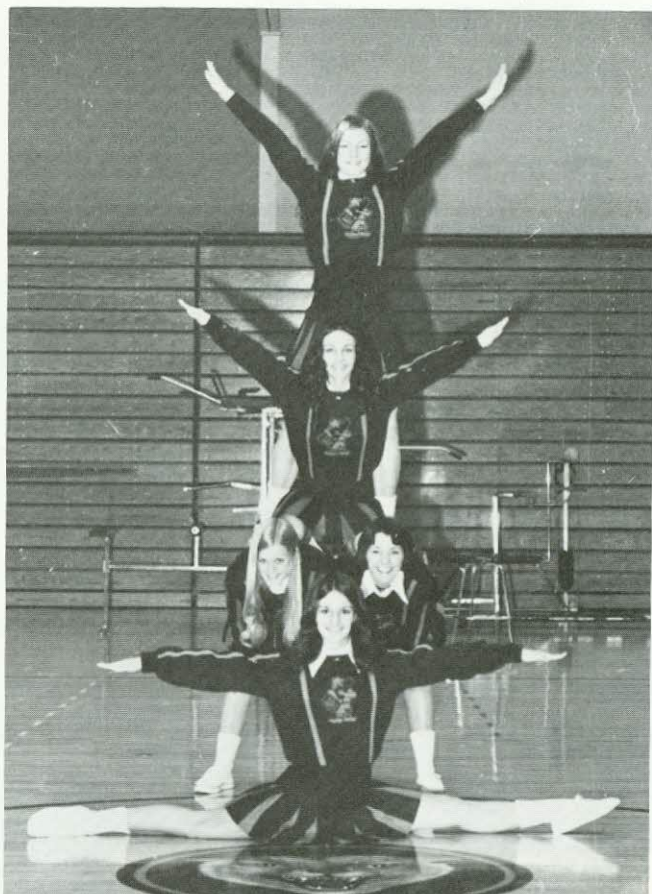

CHEERLEADERS IGNITE ENTHUSIASM IN SPORTS FANS

Besides making a great many posters throughout the year and teaching new cheers to the Pep Club, the Varsity Cheerleaders spent countless hours practicing in order to incorporate various mounts into their yells.

Although Junior Denise Gibson was elected by the student body to be a Varsity Cheerleader, due to a serious leg injury she was unable to perform floor routines and mounts. Nevertheless, Denise continued to show her enthusiasm for the success of the teams as Alternate Tammy Lashley took over the vacant spot on the floor. The '74-'75 Varsity Cheerleaders were Robin O'Hair, Tammy Lashley, Sandy Redifer, Suzanne McGaughey (Capt.), Penny Allen, and Denise Gibson. (Of course, Charley Cougar was always on hand to express his opinions!)