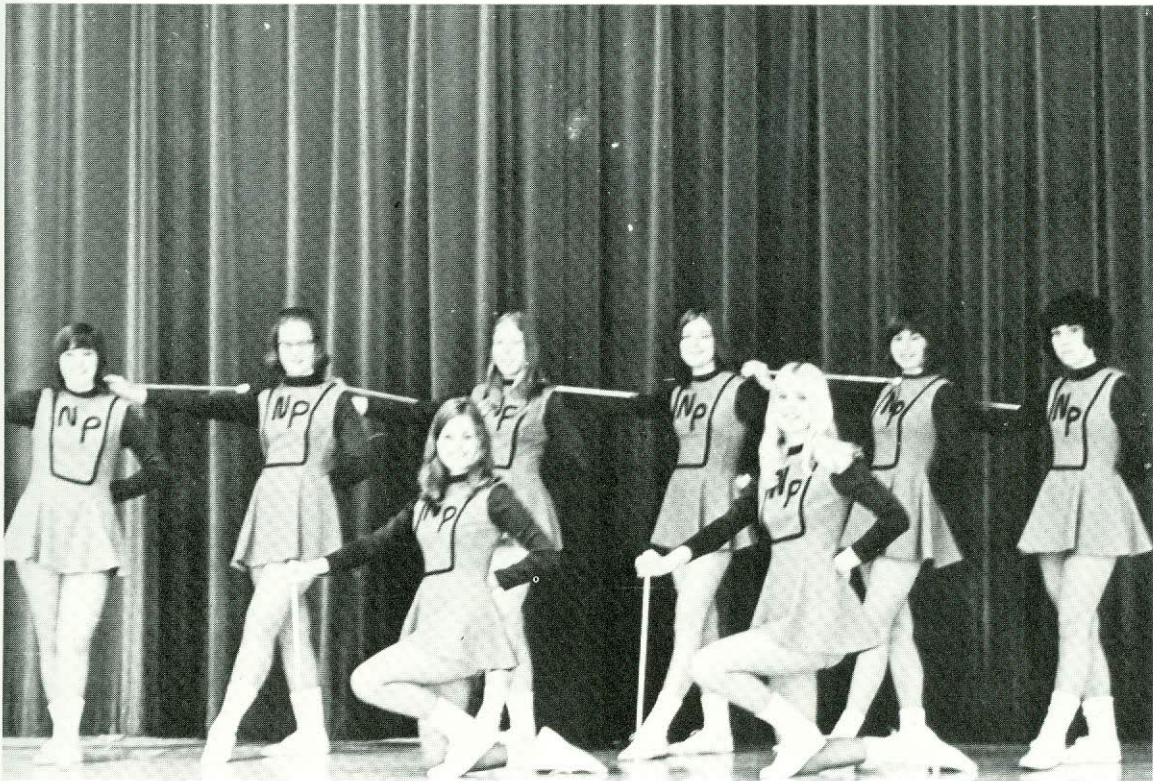

The Pep Band this year participated in many things, one of their big activities was playing at basketball games.

Debbie Siner was quite busy as drum majorette for the band this year.

Twirlers were BACK ROW Tammy Lashely, Linda Craft, Tracy Etcheson, Suzanne McGaughey, Jeanna Clodfelter, and Pam Allen. FRONT ROW Rachel Webb, and Cindy Goff Captain.