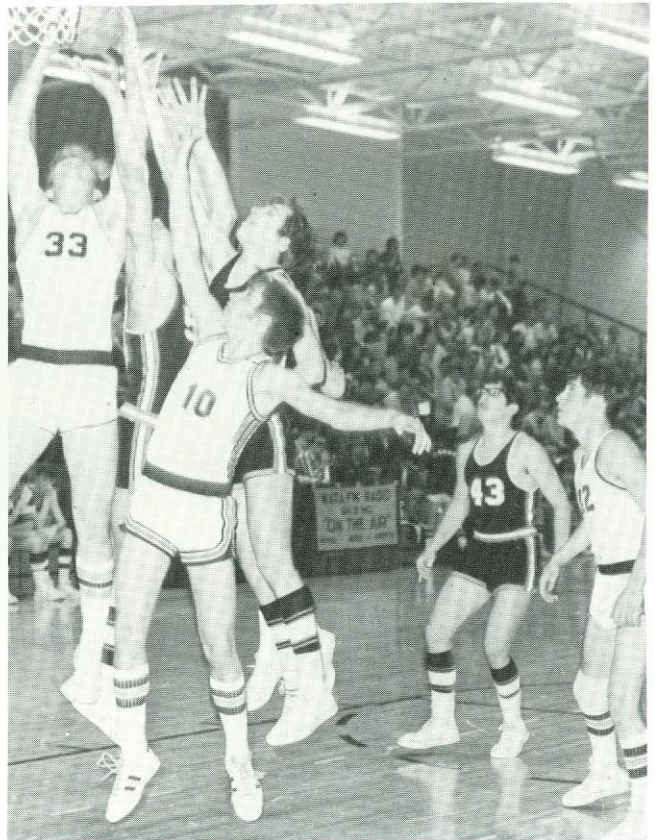

## B-TEAM POSTS 13-7 SEASON

B-TEAM BASKETBALL	N. P.	OPPONENT
Rockville	44	49
Turkey Run	58	47
Seegar	49	50
Lebanon	43	42
Monrovia	51	38
North Vermillion	55	35
Crawfordsville	50	47

B-team games were often a matter of touch and go as shown by Steve Max and John Allee.